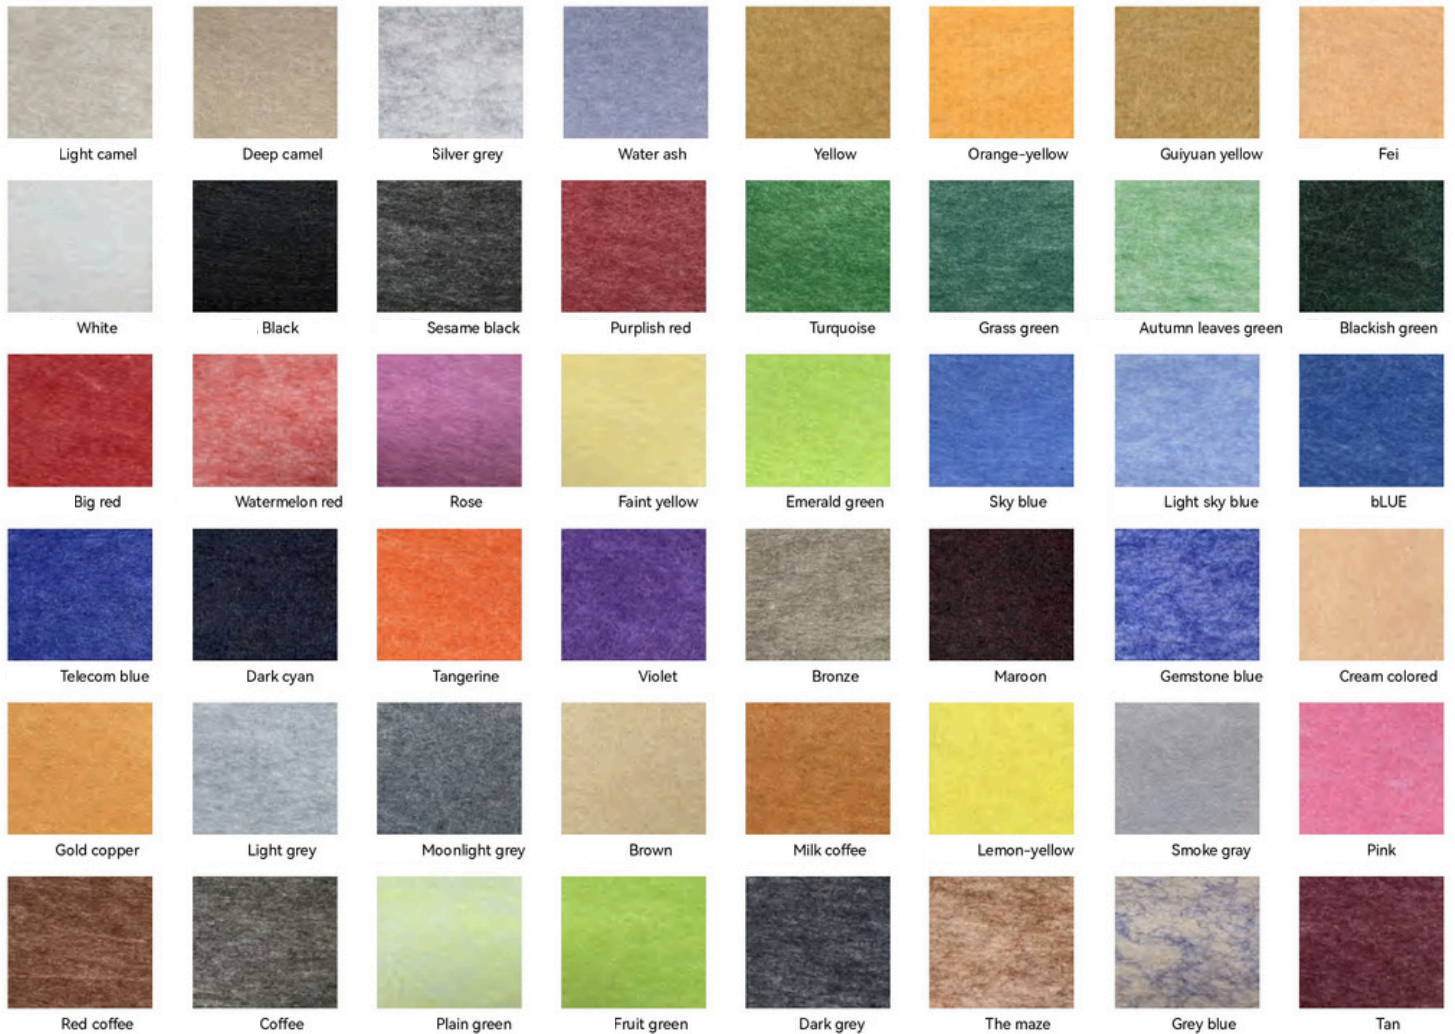

# COLOR CARD FOR POLYESTER FIBER SOUND-ABSORBING BOARD ON THE BOTTOM PLATE

---