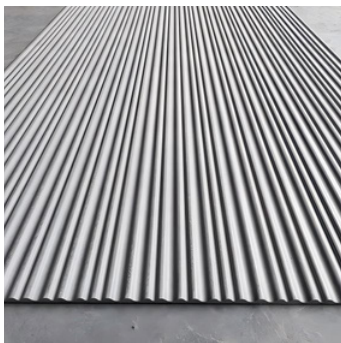

**SSLOTTED CEMENT BOARD-NO.40
BIG AND LITTLE WRONG SIZE S-
WAVE TROUGH
1220*2440*12MM**