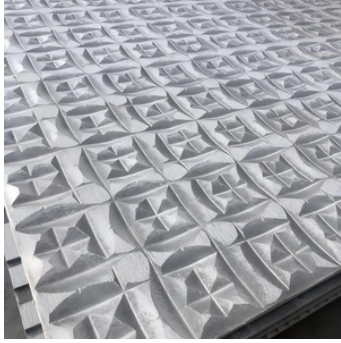

SLOTTED CEMENT BOARD-NO.23
COMPOUND SURF PATTERN
1220*2440*12MM

SLOTTED CEMENT BOARD-NO.24
RHOMBOID PASS
PATTERN1220*2440*12MM

SLOTTED CEMENT BOARD-NO.25
MOSAIC BIG V PATTERN SLOT
1220*2440*12MM

SLOTTED CEMENT BOARD-NO.26
MOSAIC SMALL V PATTERN
1220*2440*12MM

SLOTTED CEMENT BOARD-NO.27
MOSAIC DROP LINES PATTERN
1220*2440*12MM

SLOTTED CEMENT BOARD-NO.28
COMBINATION PATTERN SLOT
1220*2440*12MM

SLOTTED CEMENT BOARD-NO.29
TRIDENT
1220*2440*12MM

SLOTTED CEMENT BOARD-NO.30
CUBIC LADDER
1220*2440*12MM

**SLOTTED CEMENT BOARD-NO.31
ASHLAR
1220*2440*12MM**

**SLOTTED CEMENT BOARD-NO.32
SMALL V CROSS STRIPES
1220*2440*12MM**

**SSLOTTED CEMENT BOARD-NO.33
BIG V CROSS PATTERN
PATTERN1220*2440*12MM**

**SLOTTED CEMENT BOARD-NO.34
BIG V CROSS PATTERN(TRACING)
1220*2440*12MM**