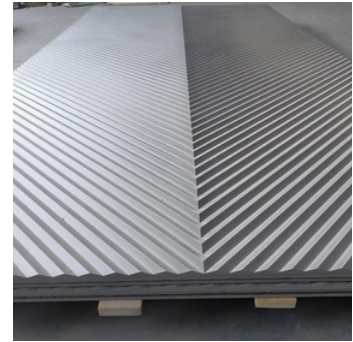

**SLOTTED CEMENT BOARD-NO.31
ASHLAR
1220*2440*12MM**

**SLOTTED CEMENT BOARD-NO.32
SMALL V CROSS STRIPES
1220*2440*12MM**

**SSLOTTED CEMENT BOARD-NO.33
BIG V CROSS PATTERN
PATTERN1220*2440*12MM**

**SLOTTED CEMENT BOARD-NO.34
BIG V CROSS PATTERN(TRACING)
1220*2440*12MM**

**SLOTTED CEMENT BOARD-NO.35
DIAMOND
1220*2440*12MM**

**SLOTTED CEMENT BOARD-NO.36
LARGE V (U -SHAPED SLOT)
1220*2440*12MM**

**SLOTTED CEMENT BOARD-NO.37
CYLINDER GROOVE CROSS PATTERN
1220*2440*12MM**

**SLOTTED CEMENT BOARD-NO.38
RHOMBUS GRID SLOT
1220*2440*12MM**