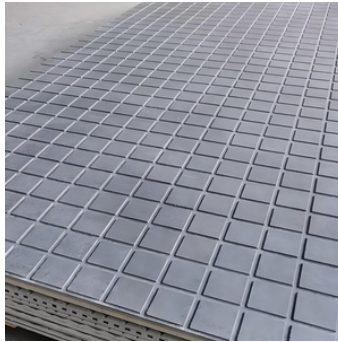

**SLOTTED CEMENT BOARD-NO.31
ASHLAR
1220*2440*12MM**

**SLOTTED CEMENT BOARD-NO.32
SMALL V CROSS STRIPES
1220*2440*12MM**

**SSLOTTED CEMENT BOARD-NO.33
BIG V CROSS PATTERN
PATTERN1220*2440*12MM**

**SLOTTED CEMENT BOARD-NO.34
BIG V CROSS PATTERN(TRACING)
1220*2440*12MM**