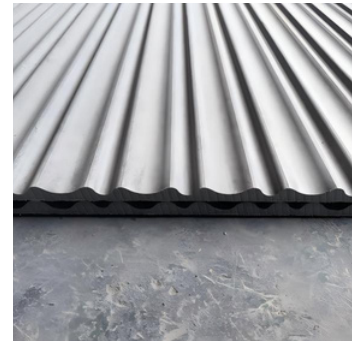

**SLOTTED CEMENT BOARD-NO.35
DIAMOND
1220*2440*12MM**

**SLOTTED CEMENT BOARD-NO.36
LARGE V (U -SHAPED SLOT)
1220*2440*12MM**

**SLOTTED CEMENT BOARD-NO.37
CYLINDER GROOVE CROSS PATTERN
1220*2440*12MM**

**SLOTTED CEMENT BOARD-NO.38
RHOMBUS GRID SLOT
1220*2440*12MM**