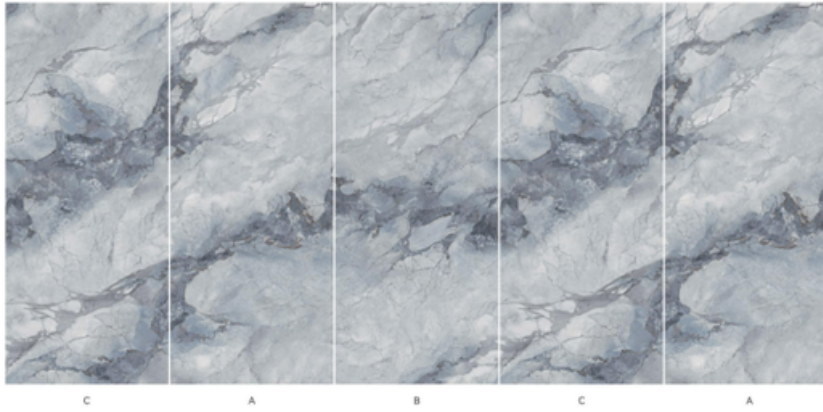

The unique combination of marble veining and shimmering laser effects introduces depth, movement, and artistic brilliance, transforming ordinary walls into stunning design focal points

DETAILS

- Material: Coextruded layer+ Bamboo charcoal fiber PETG
- Width: 1200mm
- Length: 2400/2600/2800
- Thickness 5/8mm

9001 PANDORA

9002 AMAZON GREEN

9003 SHISHAPANGMA

9004 ACROSS THE WORLD

9006 TOP OF THE NORTH

9007 ZHANGYE DANXIA

9008 PANDORA 2

9009 BAHIA BLUE

9010 CARTIER GREY

9011 THOUSANDS OF SNOW

9012 CLOUD FALLS

9013 WHITE MOON

9014 NAMCHA BARWA

9015 SAI JIANGNAN

9016 RUYIWANXIANG

9018 GANCHENG ZHANGJIAOON