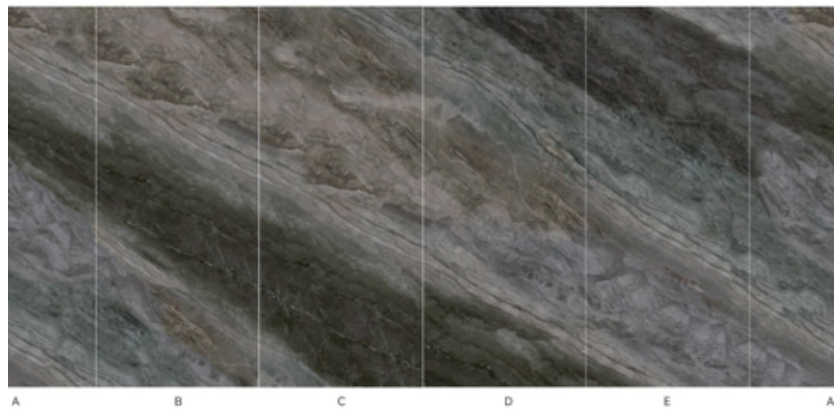

The unique combination of marble veining and shimmering laser effects introduces depth, movement, and artistic brilliance, transforming ordinary walls into stunning design focal points

DETAILS

- Material: Coextruded layer+ Bamboo charcoal fiber PETG
- Width: 1200mm
- Length: 2400/2600/2800
- Thickness 5/8mm

9001 PANDORA

9002 AMAZON GREEN

9003 SHISHAPANGMA

9004 ACROSS THE WORLD

9006 TOP OF THE NORTH

9007 ZHANGYE DANXIA

9008 PANDORA 2

9009 BAHIA BLUE

9010 CARTIER GREY

9011 THOUSANDS OF SNOW

9012 CLOUD FALLS

9013 WHITE MOON

9014 NAMCHA BARWA

9015 SAI JIANGNAN

9016 RUYIWANXIANG

9018 GANCHENG ZHANGJIAOON