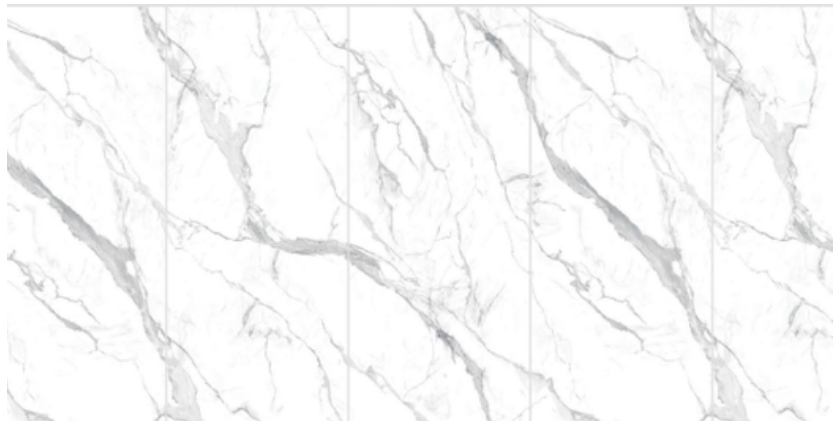

9009 BAHIA BLUE

9011 THOUSANDS OF SNOW