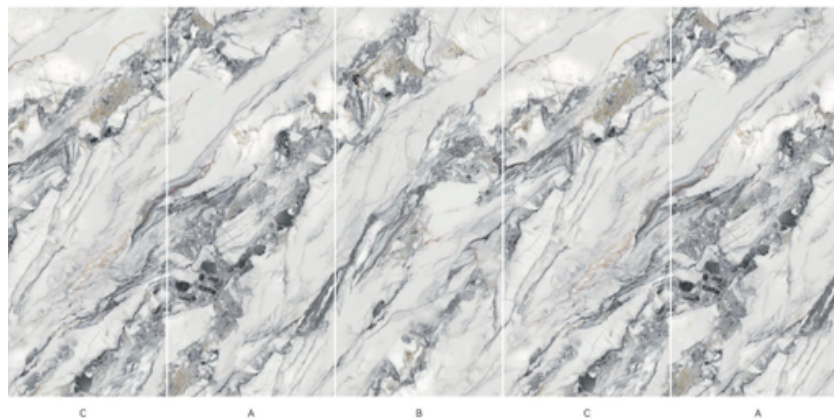

The unique combination of marble veining and shimmering laser effects introduces depth, movement, and artistic brilliance, transforming ordinary walls into stunning design focal points

DETAILS

- Material: Coextruded layer+ Bamboo charcoal fiber PETG
- Width: 1200mm
- Length: 2400/2600/2800
- Thickness 5/8mm

9010 CARTIER GREY

9011 THOUSANDS OF SNOW

9012 CLOUD FALLS

9013 WHITE MOON

9014 NAMCHA BARWA

9015 SAI JIANGNAN

9016 RUYIWANXIANG

9018 GANCHENG ZHANGJIAOON