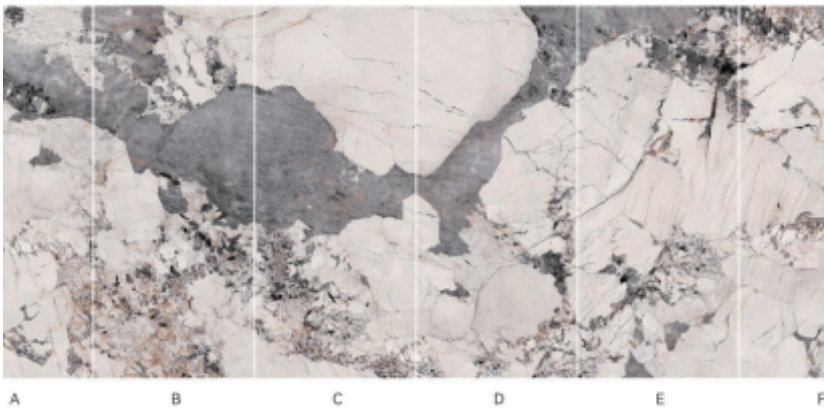

The unique combination of marble veining and shimmering laser effects introduces depth, movement, and artistic brilliance, transforming ordinary walls into stunning design focal points

DETAILS

- Material: Coextruded layer+ Bamboo charcoal fiber PETG
- Width: 1200mm
- Length: 2400/2600/2800
- Thickness 5/8mm

9001 PANDORA

9002 AMAZON GREEN

9003 SHISHAPANGMA

9004 ACROSS THE WORLD

9006 TOP OF THE NORTH

9007 ZHANGYE DANXIA

9008 PANDORA 2

9009 BAHIA BLUE

9010 CARTIER GREY

9011 THOUSANDS OF SNOW

9012 CLOUD FALLS

9013 WHITE MOON

9014 NAMCHA BARWA

9015 SAI JIANGNAN

9016 RUYIWANXIANG

9018 GANCHENG ZHANGJIAOON