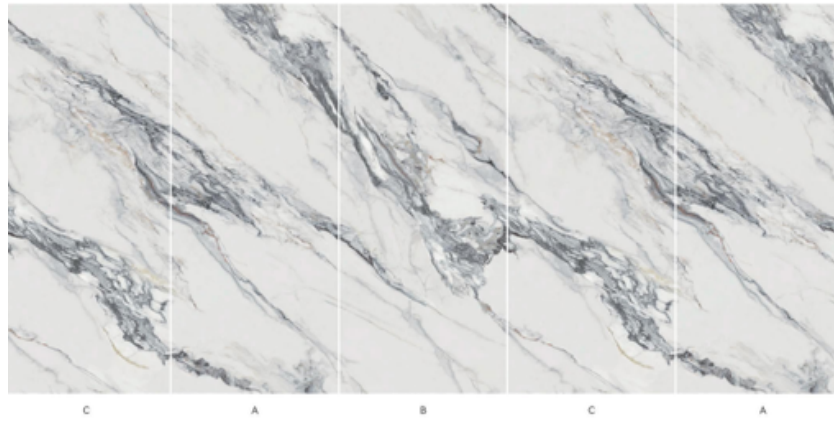

The unique combination of marble veining and shimmering laser effects introduces depth, movement, and artistic brilliance, transforming ordinary walls into stunning design focal points

DETAILS

- Material: Coextruded layer+ Bamboo charcoal fiber PETG
- Width: 1200mm
- Length: 2400/2600/2800
- Thickness 5/8mm

9010 CARTIER GREY

9011 THOUSANDS OF SNOW

9012 CLOUD FALLS

9013 WHITE MOON

9014 NAMCHA BARWA

9015 SAI JIANGNAN

9016 RUYIWANXIANG

9018 GANCHENG ZHANGJIAOON