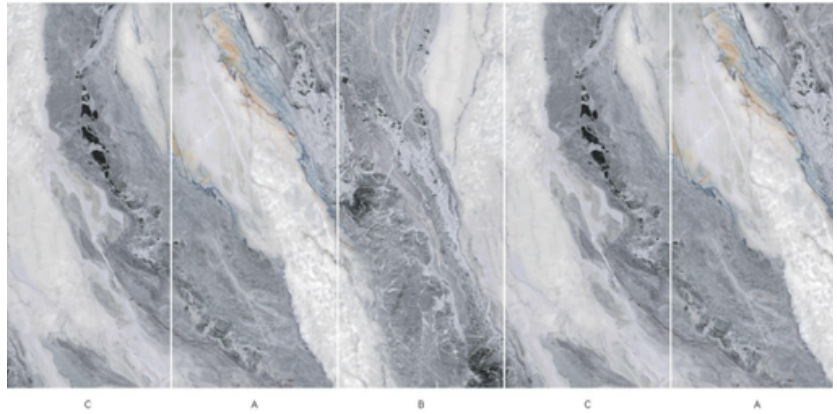

9018 GANCHENG ZHANGJIAOON

9020 POLAR SPIRIT