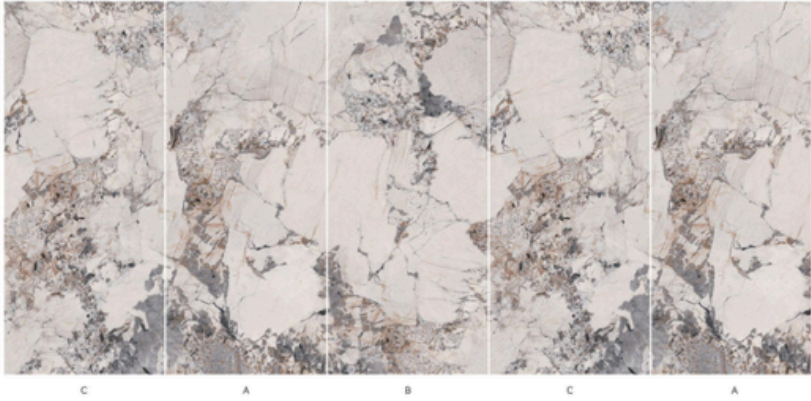

The unique combination of marble veining and shimmering laser effects introduces depth, movement, and artistic brilliance, transforming ordinary walls into stunning design focal points

DETAILS

- Material: Coextruded layer+ Bamboo charcoal fiber PETG
- Width: 1200mm
- Length: 2400/2600/2800
- Thickness 5/8mm