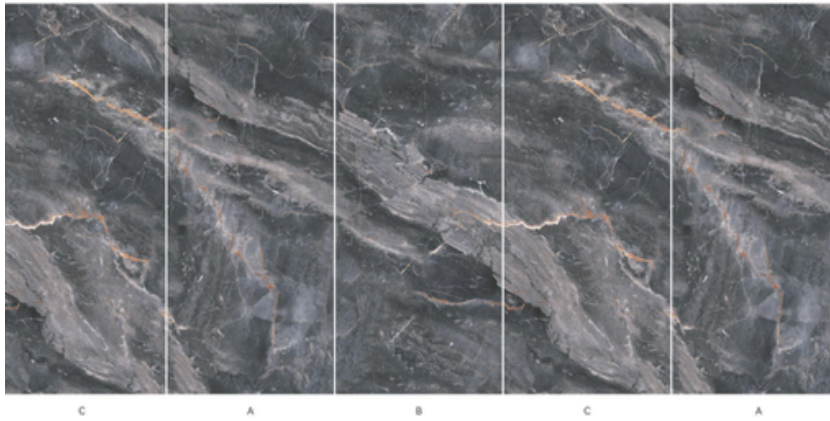

The unique combination of marble veining and shimmering laser effects introduces depth, movement, and artistic brilliance, transforming ordinary walls into stunning design focal points

DETAILS

- Material: Coextruded layer+ Bamboo charcoal fiber PETG
- Width: 1200mm
- Length: 2400/2600/2800
- Thickness 5/8mm

9001 PANDORA

9002 AMAZON GREEN

9003 SHISHAPANGMA

9004 ACROSS THE WORLD

9006 TOP OF THE NORTH

9007 ZHANGYE DANXIA

9008 PANDORA 2

9009 BAHIA BLUE