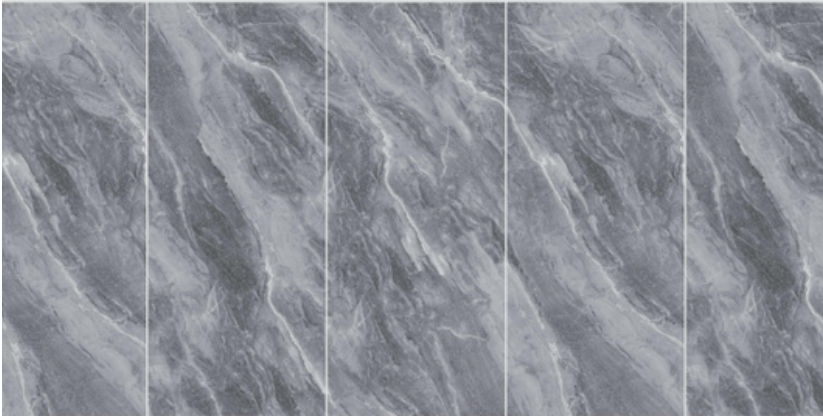

The unique combination of marble veining and shimmering laser effects introduces depth, movement, and artistic brilliance, transforming ordinary walls into stunning design focal points

DETAILS

- Material: Coextruded layer+ Bamboo charcoal fiber PETG
- Width: 1200mm
- Length: 2400/2600/2800
- Thickness 5/8mm

9001 PANDORA

9002 AMAZON GREEN

9003 SHISHAPANGMA

9004 ACROSS THE WORLD

9006 TOP OF THE NORTH

9007 ZHANGYE DANXIA

9008 PANDORA 2

9009 BAHIA BLUE