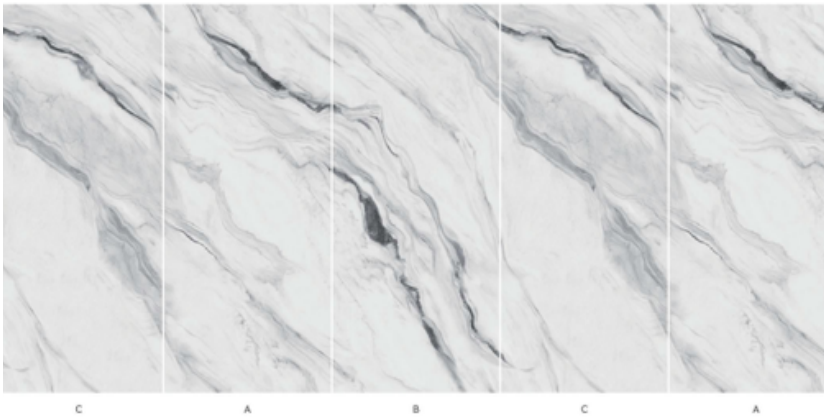

The unique combination of marble veining and shimmering laser effects introduces depth, movement, and artistic brilliance, transforming ordinary walls into stunning design focal points

DETAILS

- Material: Coextruded layer+ Bamboo charcoal fiber PETG
- Width: 1200mm
- Length: 2400/2600/2800
- Thickness 5/8mm

9010 CARTIER GREY

9011 THOUSANDS OF SNOW

9012 CLOUD FALLS

9013 WHITE MOON

9014 NAMCHA BARWA

9015 SAI JIANGNAN

9016 RUYIWANXIANG

9018 GANCHENG ZHANGJIAOON