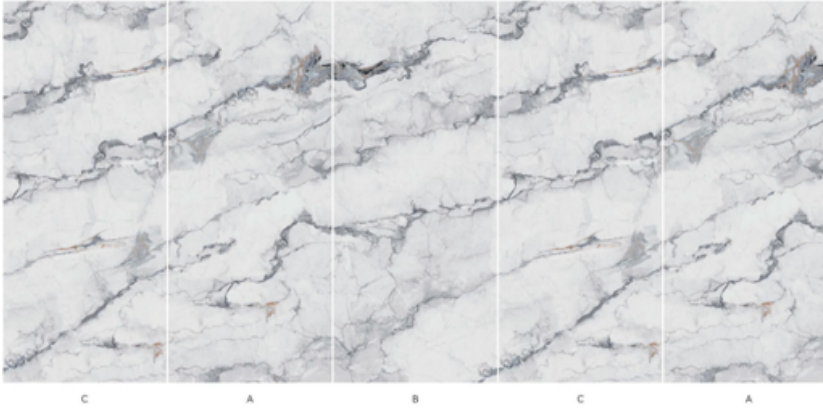

The unique combination of marble veining and shimmering laser effects introduces depth, movement, and artistic brilliance, transforming ordinary walls into stunning design focal points

DETAILS

- Material: Coextruded layer+ Bamboo charcoal fiber PETG
- Width: 1200mm
- Length: 2400/2600/2800
- Thickness 5/8mm

9010 CARTIER GREY

9011 THOUSANDS OF SNOW

9012 CLOUD FALLS

9013 WHITE MOON

9014 NAMCHA BARWA

9015 SAI JIANGNAN

9016 RUYIWANXIANG

9018 GANCHENG ZHANGJIAOON

9019 SMOKY RAIN LIKE SNOW

9020 POLAR SPIRIT

9021 WHITE MOONLIGHT

9022 FROZEN

C A B C A

9023 GRAY TRACK

C A B C A

9024 ITALY CLOUD GREY